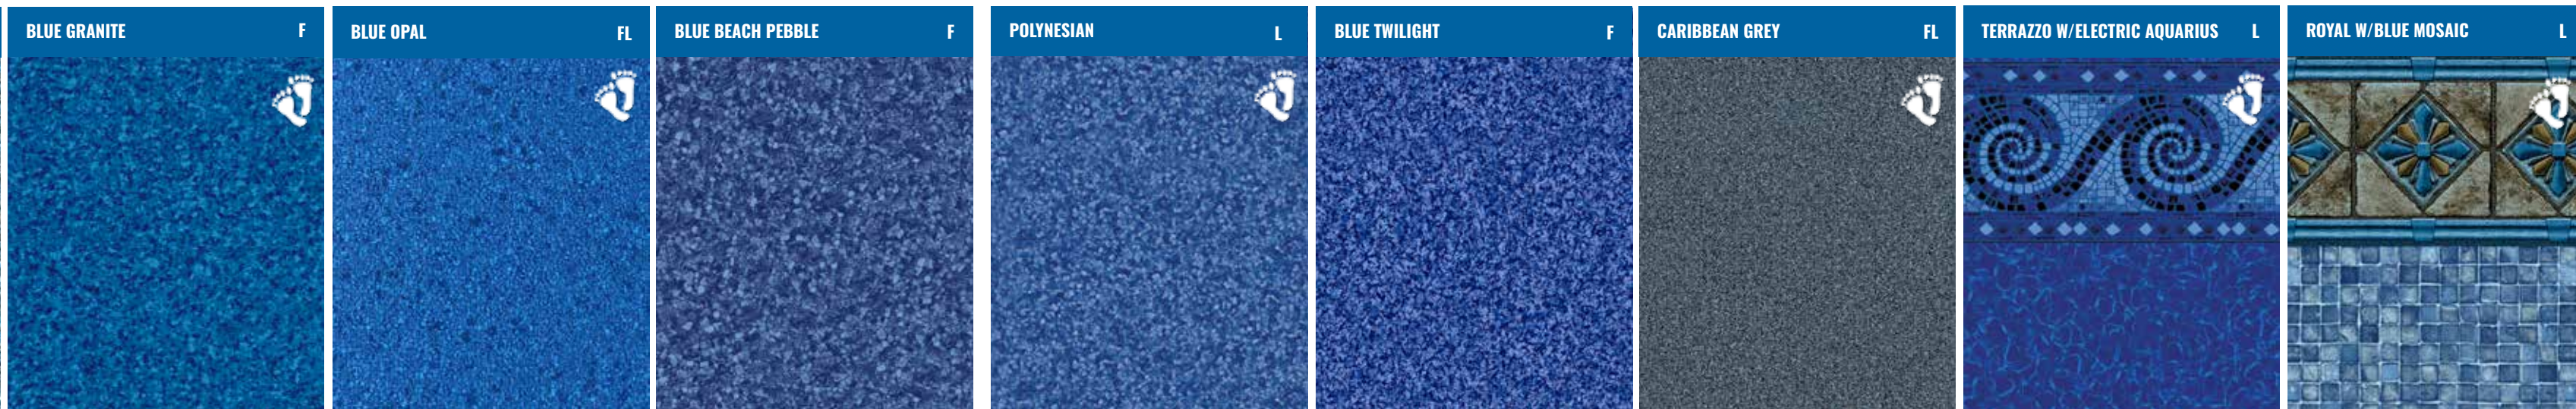

Pioneer
Family Pools

60⁺
SINCE 1965
YEARS OF
FAMILY
FUN

LINERS

Proudly Canadian Owned & Operated Since 1965!

PLATINUM

Full & Border Series

Look For Our Maple Leaf Series Icon For Proudly Canadian-Made Materials

Patterns Available With Grip Coating For Vinyl Over Steel Steps

PLATINUM Border Series

	NANTUCKET W/BLEU SEASTONE L	AUGUSTA W/AUGUSTA F	ARUBA W/AUGUSTA F	ARGOS W/DEL CARIBE F	SANDSTONE W/DEL CARIBE F	PEDRE FE W/DEL CARIBE F	MEDALLION W/DEL CARIBE F	TANGIERS W/RAVENNA F	CATALINA W/RAVENNA F	
	BREAKING SEAWALL W/ELECTRIC AQUARIUS L	MODESTO W/MYSTIC LIGHT BLUE L	AUGUSTA HD W/SUNLIGHT HD F	OCEAN BLUE W/MYSTIC LIGHT BLUE L	CAMBRIDGE MIDNIGHT W/MIDNIGHT OCEAN F	CHATHAM W/BLUE PEBBLE L	MALIBU W/POLYNESIAN L	NEON ARUBA W/NEON MARBLE F	NEON CAPTIVA W/NEON MARBLE F	COROLLA BEACH W/STARDUST BLUE L
	SILVER KINGSFORD W/L. BLUE DIFFUSION F	BLUE BAYVIEW W/BLUE DIFFUSION F	SIESTA WAVE BLUE W/BLUE DIFFUSION F	BAYVIEW W/LIGHT BLUE DIFFUSION F	COURTSTONE BLUE W/STARDUST BLUE L	WATERFALL W/OYSTER BAY SILVER F	SURF W/OYSTER BAY SILVER F	DAYBREAK W/CORAL COVE F	HAMLIN W/BLUE BEACH PEBBLE F	RALEIGH BLUE W/BLUE BEACH PEBBLE F
	SIESTA WAVE W/LIGHT BLUE DIFFUSION F	SOUTH BEACH W/AURORA L	COURTSTONE GREY W/STARDUST GREY L	DURANGO W/GREY MOSAIC L	ST. GEORGE W/GREY OPAL L	LAGUNA W/WHITE PACIFIC L	RIVERSIDE W/STONEBROOK L	RALEIGH WHITE W/WHITE BEACH PEBBLE F	ST. BARTS W/BLUE OPAL L	VERONA STONE HD W/SUNLIGHT HD F

ANTI-RUB STRIPS

White coping strips prevent black scuff marks along your pool's edge, preserving your deck's appearance while adding a subtle layer of protection to the cover perimeter.

INVIS-A-DRAIN

Integrated 1/4" drain holes are spaced at 6" intervals down the center of a reinforced vinyl cover. This innovative design filters water through a 12" wide mesh panel below for easy cleaning.