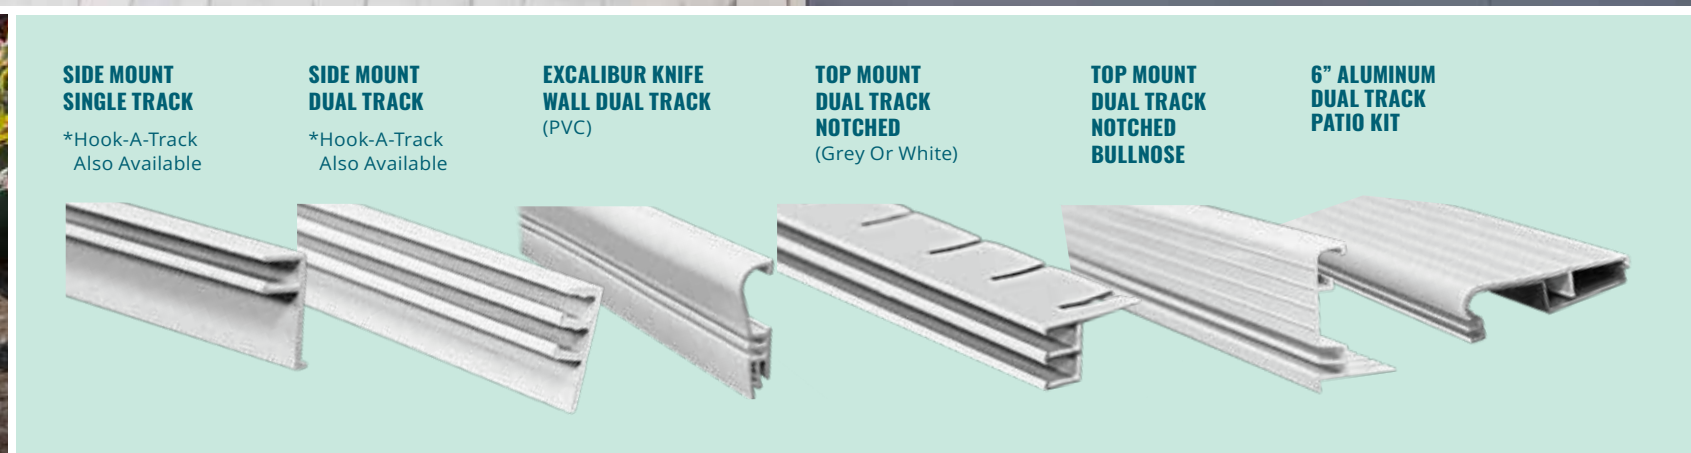

BLUE SLATE

FEATURED LINER: BLUE SLATE

ESAGONO

CANTILEVER COPING

The concrete deck is poured on top of the flat Aluminum track coping and over the swimming pool edge.

BULLNOSE COPING

Our Bullnose Coping compliments the lines of interlocking concrete or poured concrete surfaces.

SIDE MOUNT SINGLE TRACK

*Hook-A-Track Also Available

SIDE MOUNT DUAL TRACK

*Hook-A-Track Also Available

EXCALIBUR KNIFE WALL DUAL TRACK (PVC)

TOP MOUNT DUAL TRACK NOTCHED
(Grey Or White)

TOP MOUNT DUAL TRACK NOTCHED BULLNOSE