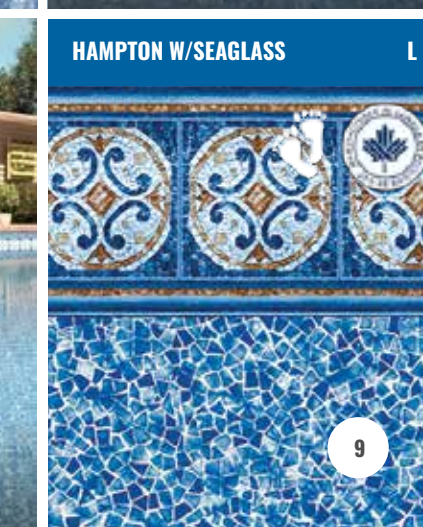

DIAMOND
Full Pattern Series

DIAMOND
Full Pattern Series

DIAMOND Border Series

DIAMOND Border Series

The Sapphire Collection allows you to customize the look of your swimming pool. Choose one of nine Sapphire Patterns for your vinyl steps or special features and coordinate it with one of the Natural Stone finishes for the floor and walls. Create a look that is entirely your own!