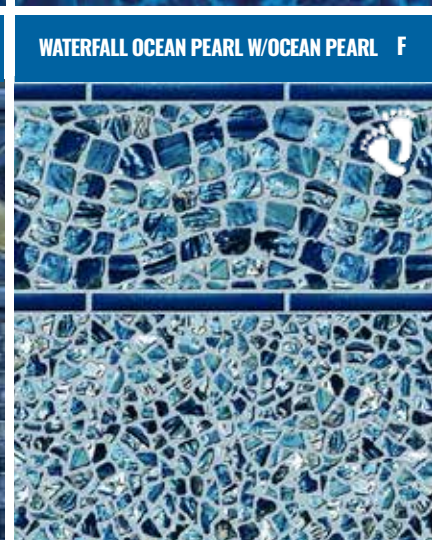

DIAMOND
Full Pattern Series

DIAMOND
Full Pattern Series

DIAMOND Border Series

DIAMOND Border Series

The Sapphire Collection allows you to customize the look of your swimming pool. Choose one of nine Sapphire Patterns for your vinyl steps or special features and coordinate it with one of the Natural Stone finishes for the floor and walls. Create a look that is entirely your own!

BLUE SLATE

FEATURED LINER: BLUE SLATE

ESAGONO

CANTILEVER COPING

The concrete deck is poured on top of the flat Aluminum track coping and over the swimming pool edge.

BULLNOSE COPING

Our Bullnose Coping compliments the lines of interlocking concrete or poured concrete surfaces.