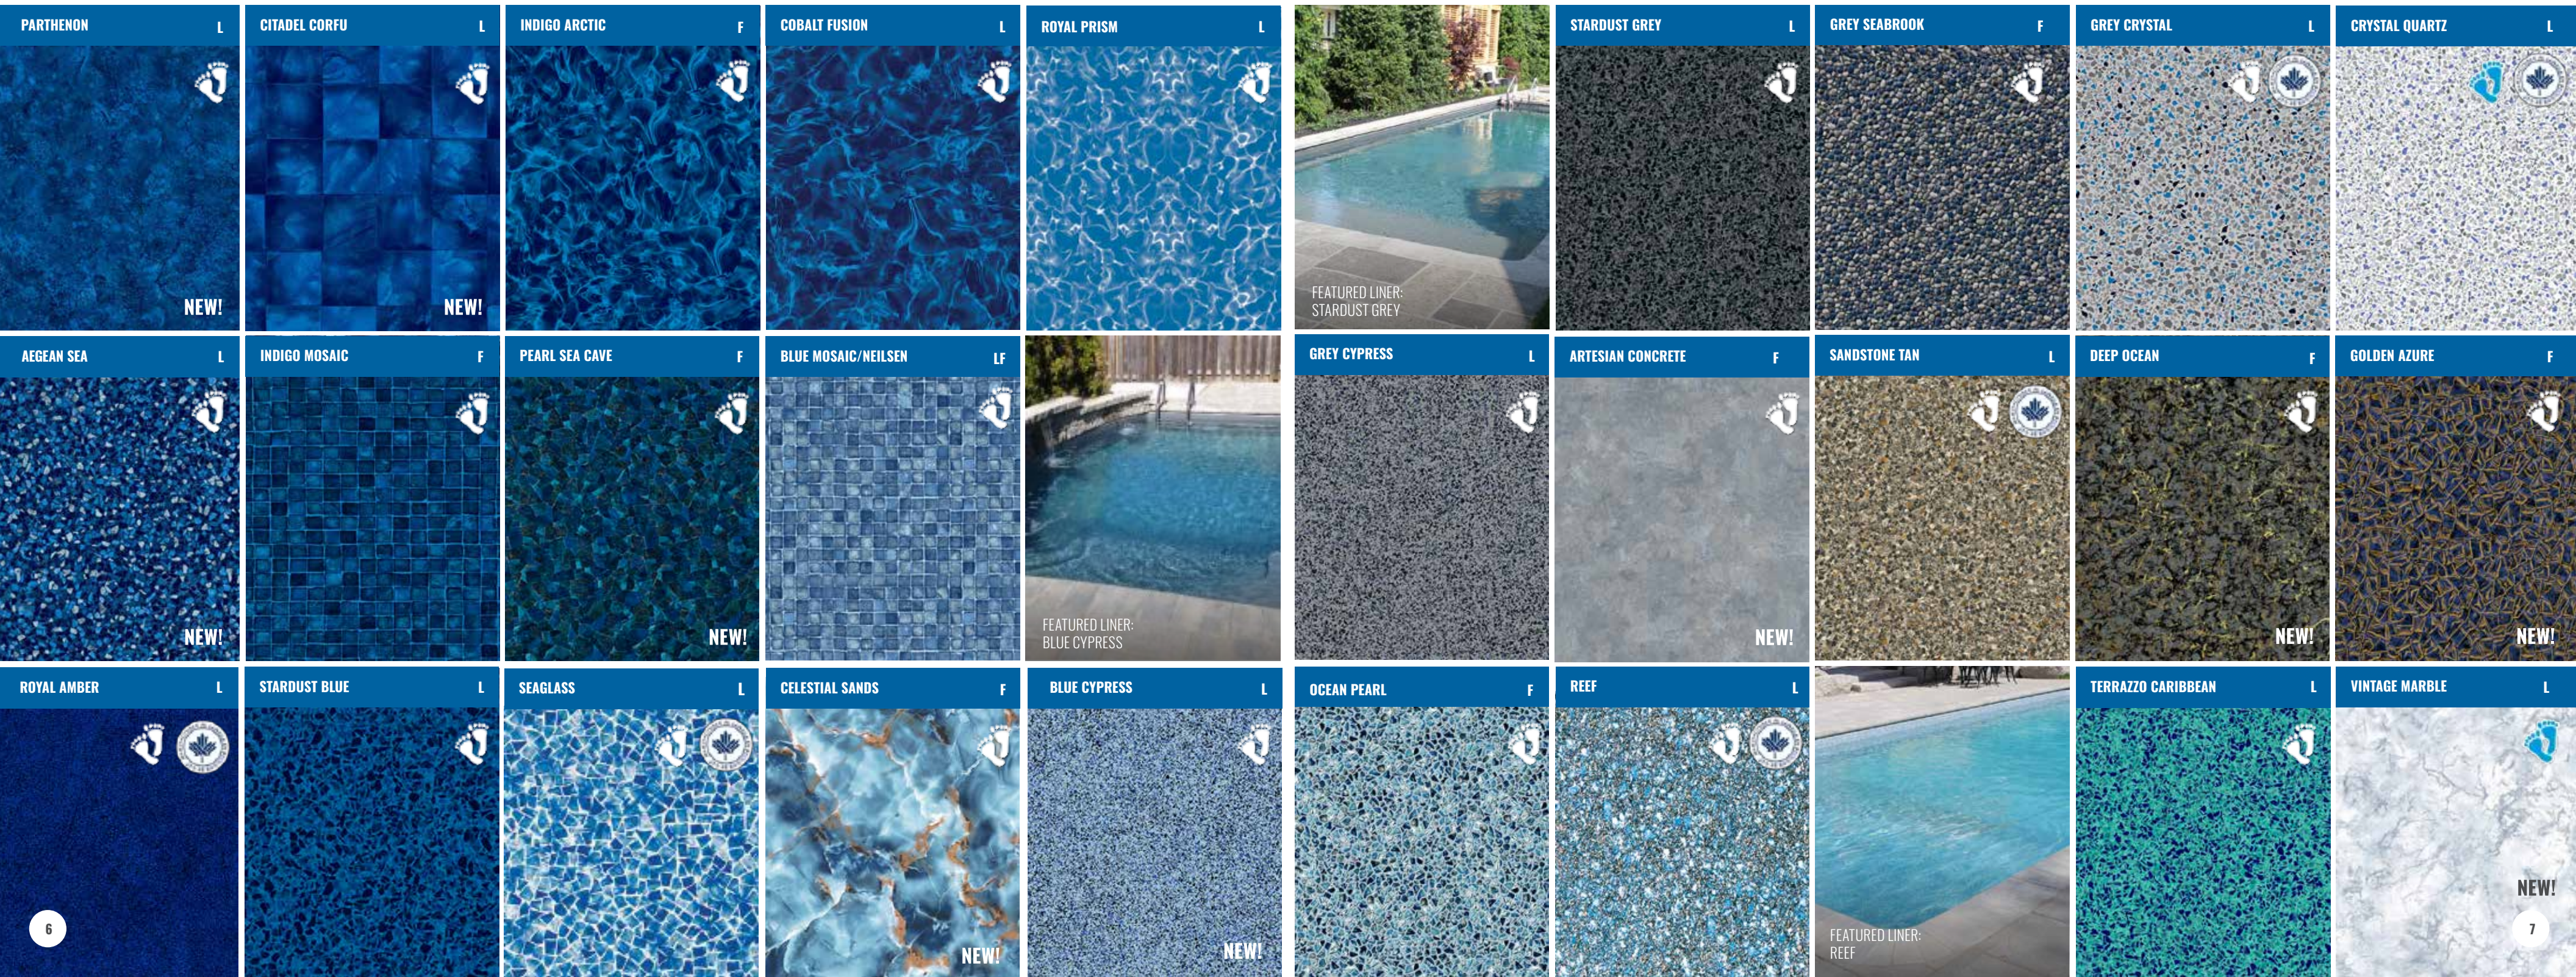

DIAMOND
Full Pattern Series