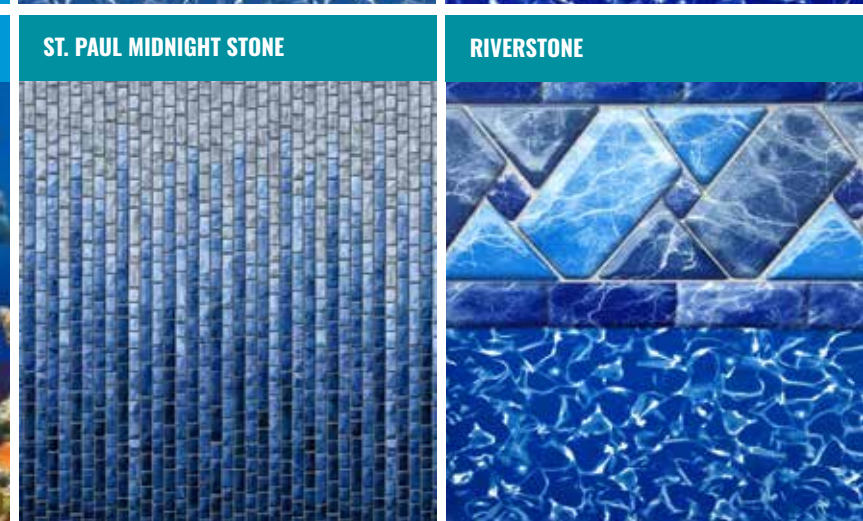

KAFKO WINTER SNAP LOCK

KAFKO SNAP LOCK

ABOVE GROUND Stock Series

ABOVE GROUND Custom Series

OVERLAP

HEAVY GAUGE

HEAVY GAUGE

HEAVY GAUGE