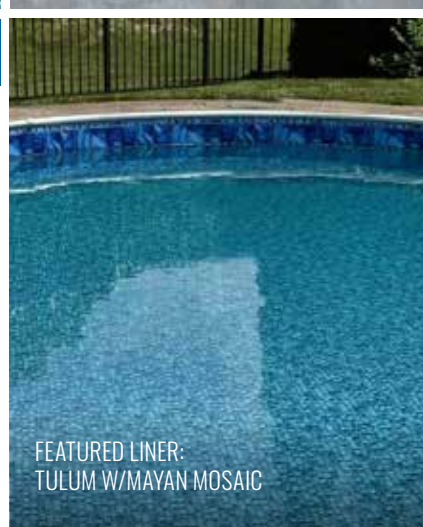

DIAMOND
Full Pattern Series

DIAMOND
Full Pattern Series

DIAMOND Border Series

DIAMOND Border Series

The Sapphire Collection allows you to customize the look of your swimming pool. Choose one of nine Sapphire Patterns for your vinyl steps or special features and coordinate it with one of the Natural Stone finishes for the floor and walls. Create a look that is entirely your own!

BLUE SLATE

FEATURED LINER: BLUE SLATE

ESAGONO

CANTILEVER COPING

The concrete deck is poured on top of the flat Aluminum track coping and over the swimming pool edge.

BULLNOSE COPING

Our Bullnose Coping compliments the lines of interlocking concrete or poured concrete surfaces.