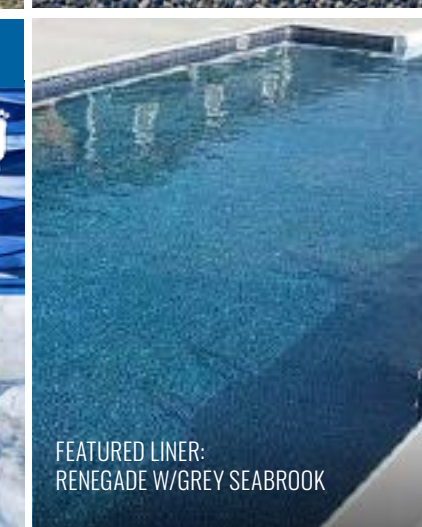

DIAMOND
Full Pattern Series

DIAMOND
Full Pattern Series

DIAMOND Border Series

DIAMOND Border Series

The Sapphire Collection allows you to customize the look of your swimming pool. Choose one of nine Sapphire Patterns for your vinyl steps or special features and coordinate it with one of the Natural Stone finishes for the floor and walls. Create a look that is entirely your own!