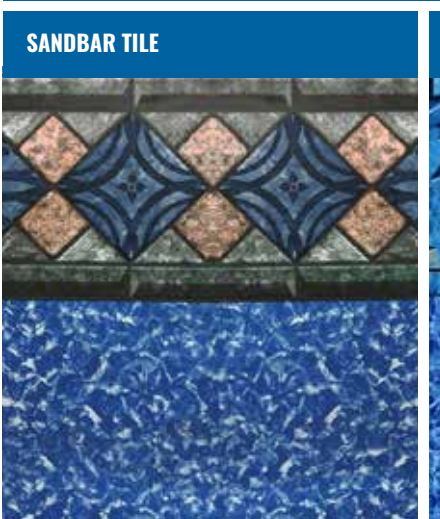

KAFKO WINTER SNAP LOCK

KAFKO SNAP LOCK

ABOVE GROUND Stock Series

ABOVE GROUND Custom Series

OVERLAP

HEAVY GAUGE

HEAVY GAUGE

HEAVY GAUGE