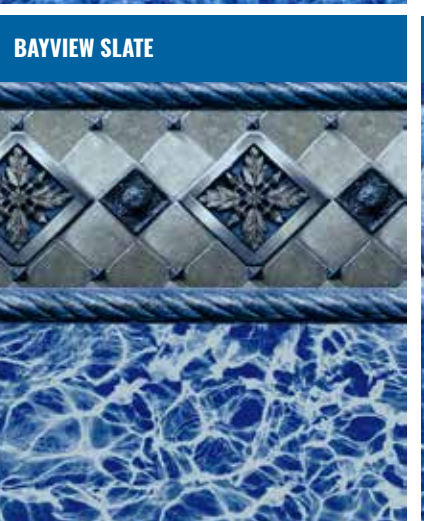

KAFKO WINTER SNAP LOCK

KAFKO SNAP LOCK

ABOVE GROUND Stock Series

ABOVE GROUND Custom Series

OVERLAP

HEAVY GAUGE

HEAVY GAUGE

HEAVY GAUGE