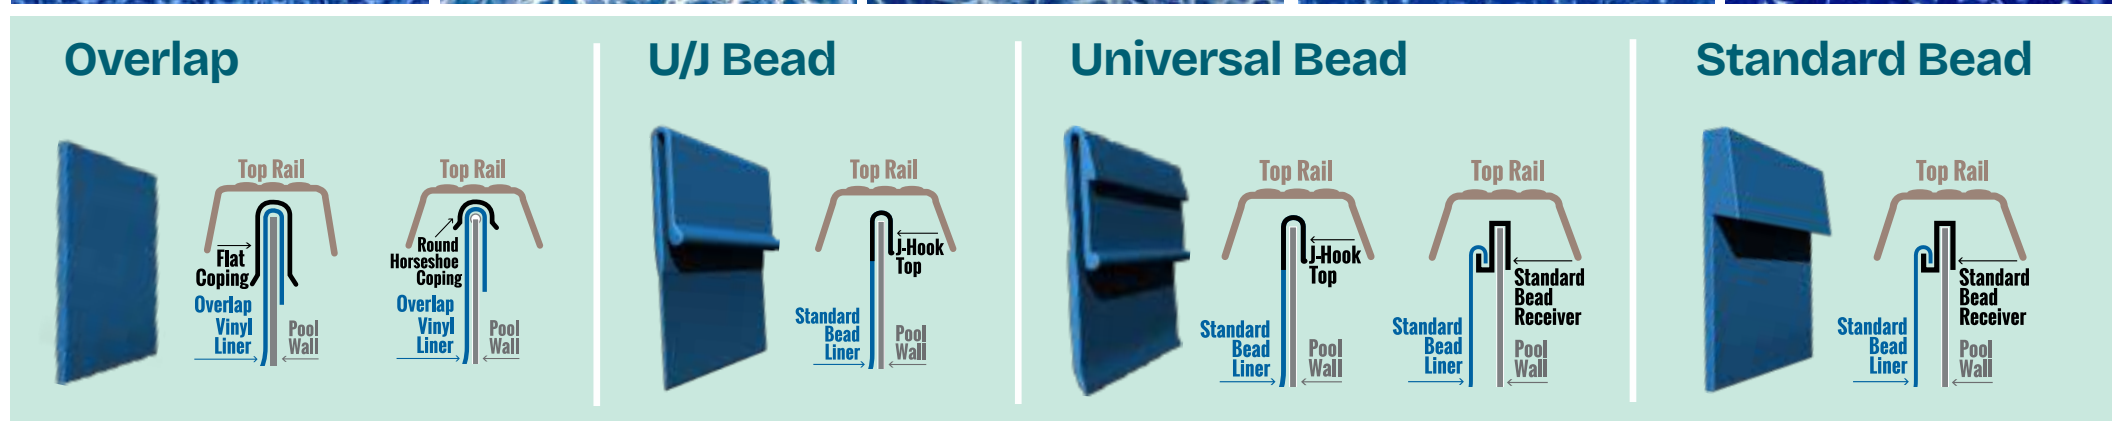

KAFKO WINTER SNAP LOCK

KAFKO SNAP LOCK

ABOVE GROUND Stock Series

ABOVE GROUND Custom Series

OVERLAP

HEAVY GAUGE

HEAVY GAUGE

HEAVY GAUGE

HEAVY GAUGE

ABOVE GROUND LINER & COPING INSTALLATION OPTIONS

Latham SAFETY COVERS

Keep Your Family, Friends & Pets Safe This Winter!

Mesh covers allow rain and melted snow to drain directly into the pool, eliminating the need for a cover pump. Lightweight and easy to manage, mesh covers reduce off-season maintenance while still providing a strong safety barrier.

SAVE WATER, SAVE MONEY
The rainfall and snow melt will help fill your pool for the Spring meaning less money to get to the proper operating level.

QUICK, HASSLE-FREE SETUP
Safety Covers come with an easy-to-use application tool so that you can put the cover onto the anchors with minimal stress. Contact one of our service experts if you wish to get assistance in applying the cover for pool closing.

ANTI-RUB STRIPS

White coping strips prevent black scuff marks along your pool's edge, preserving your deck's appearance while adding a subtle layer of protection to the cover perimeter.

INVIS-A-DRAIN

Integrated 1/4" drain holes are spaced at 6" intervals down the center of a reinforced vinyl cover. This innovative design filters water through a 12" wide mesh panel below for easy cleaning.