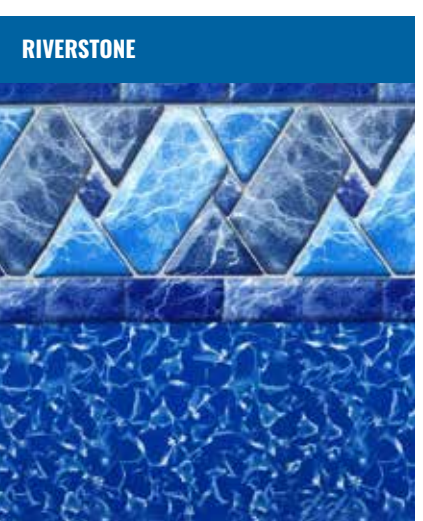

KAFKO WINTER SNAP LOCK

KAFKO SNAP LOCK

ABOVE GROUND Stock Series

ABOVE GROUND Custom Series

OVERLAP

HEAVY GAUGE

HEAVY GAUGE

HEAVY GAUGE