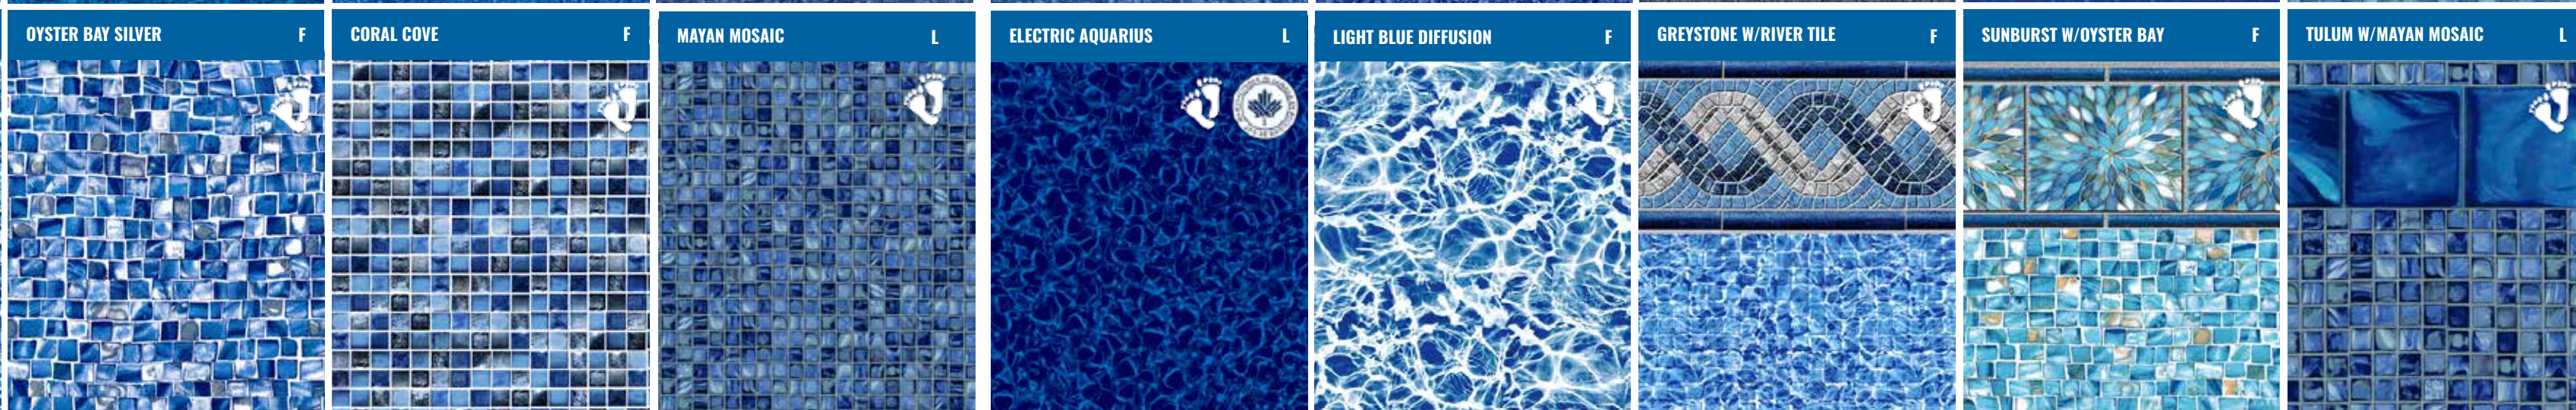

PLATINUM

Full & Border Series

Look For Our Maple Leaf Series Icon For Proudly Canadian-Made Materials

Patterns Available With Grip Coating For Vinyl Over Steel Steps