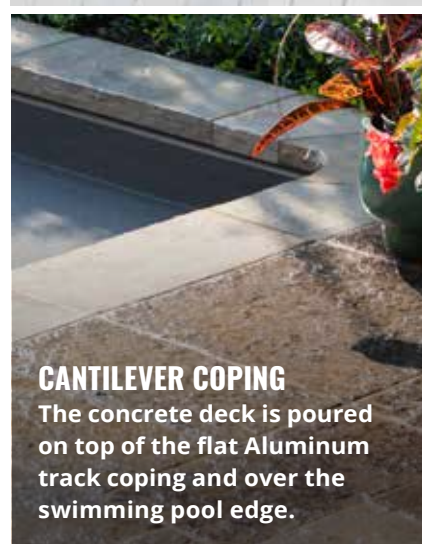

BLUE SLATE

FEATURED LINER: BLUE SLATE

ESAGONO

CANTILEVER COPING

The concrete deck is poured on top of the flat Aluminum track coping and over the swimming pool edge.

BULLNOSE COPING

Our Bullnose Coping compliments the lines of interlocking concrete or poured concrete surfaces.