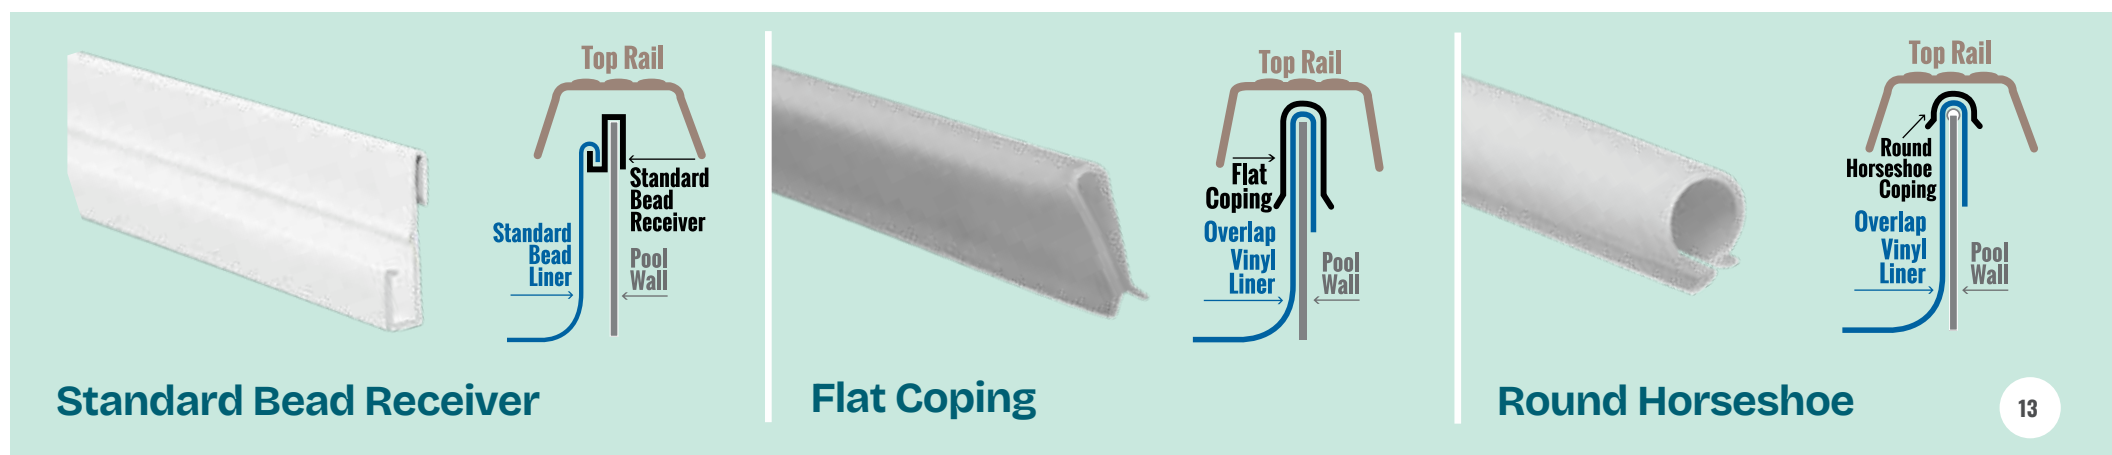

KAFKO WINTER SNAP LOCK

KAFKO SNAP LOCK

ABOVE GROUND Stock Series

ABOVE GROUND Custom Series

OVERLAP

HEAVY GAUGE

HEAVY GAUGE

HEAVY GAUGE

HEAVY GAUGE

ABOVE GROUND LINER & COPING INSTALLATION OPTIONS

Latham SAFETY COVERS

Keep Your Family, Friends & Pets Safe This Winter!

Mesh covers allow rain and melted snow to drain directly into the pool, eliminating the need for a cover pump. Lightweight and easy to manage, mesh covers reduce off-season maintenance while still providing a strong safety barrier.