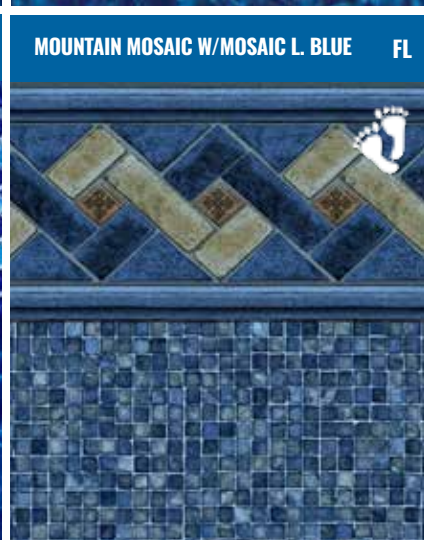

DIAMOND
Full Pattern Series

DIAMOND
Full Pattern Series

DIAMOND Border Series

DIAMOND Border Series

The Sapphire Collection allows you to customize the look of your swimming pool. Choose one of nine Sapphire Patterns for your vinyl steps or special features and coordinate it with one of the Natural Stone finishes for the floor and walls. Create a look that is entirely your own!